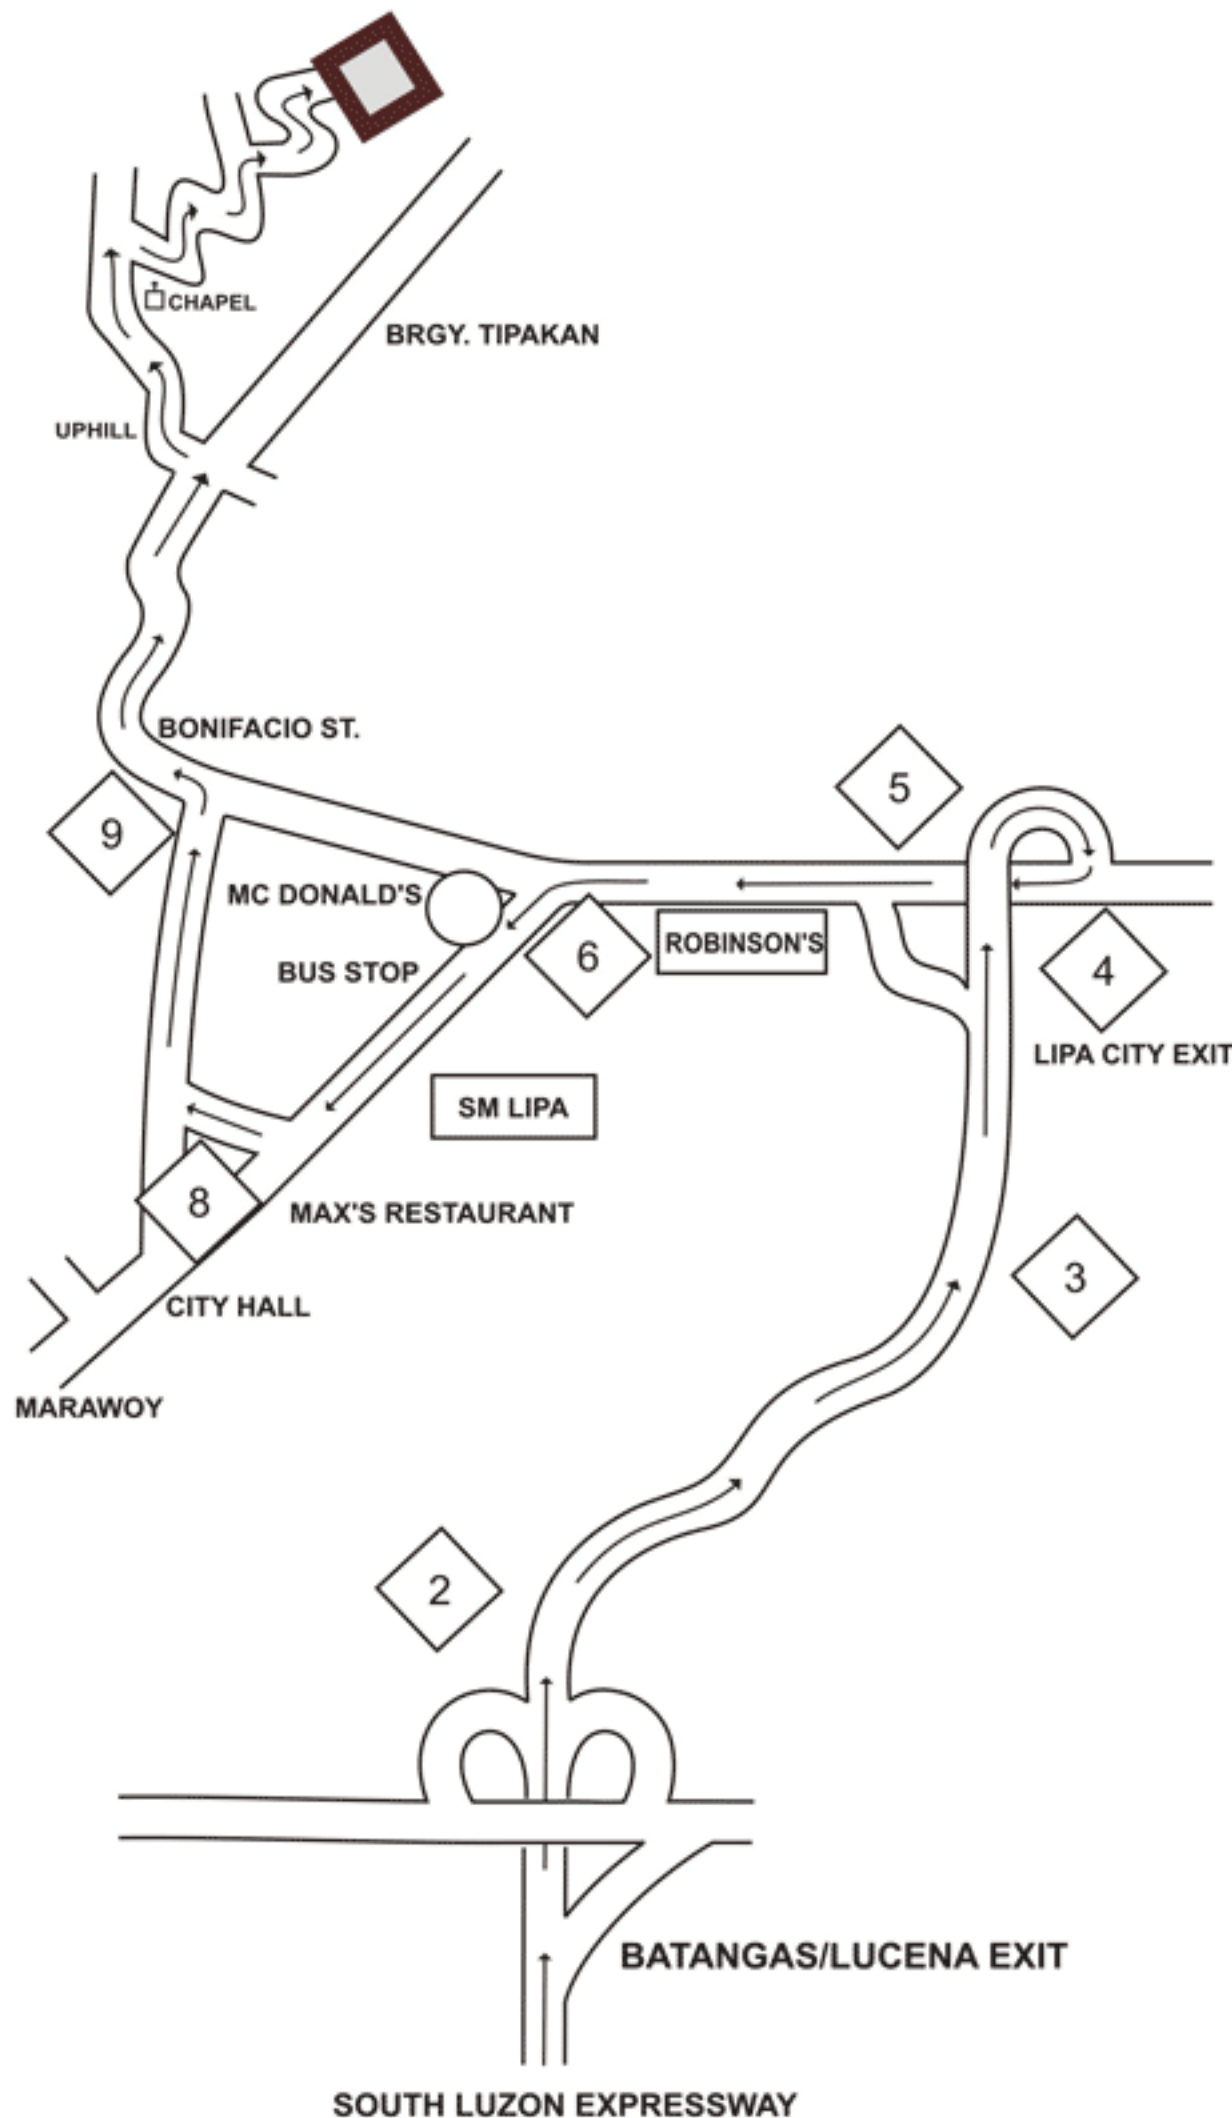

THE FARM

From Manila and areas north of Manila.

1. Take the South Luzon Expressway (SLEX) in the South direction.
2. Go straight to Star Tollway via Alabang-Calamba-Sto Tomas Express (ACTEX)
3. Follow the directions for Lipa City and enter the Star Tollway
4. After 21 Km, exit the Star Toll Way at the LIPA CITY exit.
5. After the exit turn right in the direction of Lipa City (east).
6. Proceed for 1.5 km to the "Y" intersection in front of Robinson's department store.
7. Remain in the left lane going through the intersection.
8. Continue for 2.3 km until reaching the round-about intersection after the SM mall and turn right at the intersection.
9. Take Gen. Luna Street about 1.5 kms, then turn left to A. Bonifacio Street. From this point onward there are signs indicating the direction to reach The Farm . The distance from the point of turning to A. Bonifacio Street to The Farm is 8.0 kms.

G/F, Shop 11, The Peninsula Manila, Ayala Avenue corner Makati Avenue, Makati City 1226, Philippines
E-mail: info@thefarm.com.ph Direct: +63-(0)2-884-807-75 Domestic Toll Free: 1-800-10-THE FARM
International Toll Free: +8000-THE FARM
Resort address: 119 Barangay Tipakan, Lipa City, Batangas, Philippines